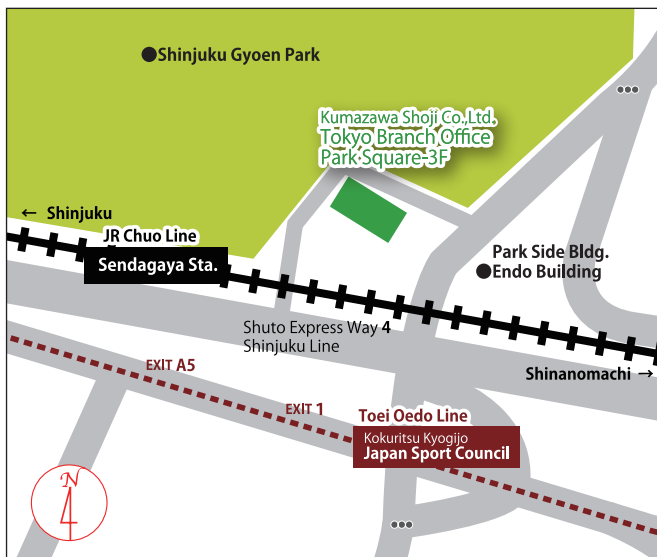

### Fukui Head Office

1-9-7, Junka, Fukui-city  
 Fukui, 910-0023 JAPAN  
 TEL: +81(0)776-23-1872  
 FAX: +81(0)776-27-0343